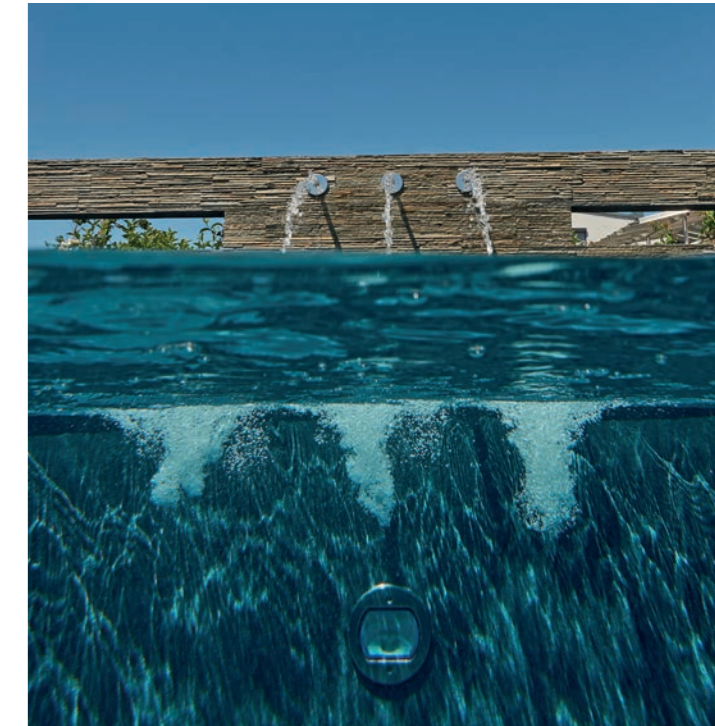

Ospa-ColorPoint

Rauschende Farben

Beruhigend plätschert bei Ospa-ColorPoint das Wasser aus den Wasserstrahlern. Die integrierte Beleuchtung macht Ospa-ColorPoint zur stimmungsvollen Wasserattraktion in den Abendstunden, deren Plätschern man auch tagsüber nicht mehr missen möchte. Dabei ist die Anzahl an Wasserstrahlern frei wählbar und die individuelle Gestaltung lässt sich nach Ihren Wünschen realisieren.

- RGB-LED-Glasfaserbeleuchtung
- DMX-Lichtprojektor
- Automatische Farbwechsel und Wechselgeschwindigkeit individuell einstellbar
- DesignLine-Edelstahlblenden $\varnothing$ 96 mm
- Mit anderen Licht- und Wasserattraktionen kombinierbar
- Pumpenleistung: 3,0 kW

Berauschend

Ein Hingucker ist der Ospa-ColorPoint bereits am Tag. In der Nacht jedoch entfaltet das rauschende Wasserspiel mit seinen unzähligen Farben sein ganz besonderes Potenzial. Für jede Stimmung und jeden Anlass das passende Farbenspiel. Verbunden mit einer LED-Unterwasserbeleuchtung schaffen seine farbigen Strahlen und die dabei entstehende Bewegung im Wasser ganz besondere Momente.

Ein Augenschmaus der Extraklasse.